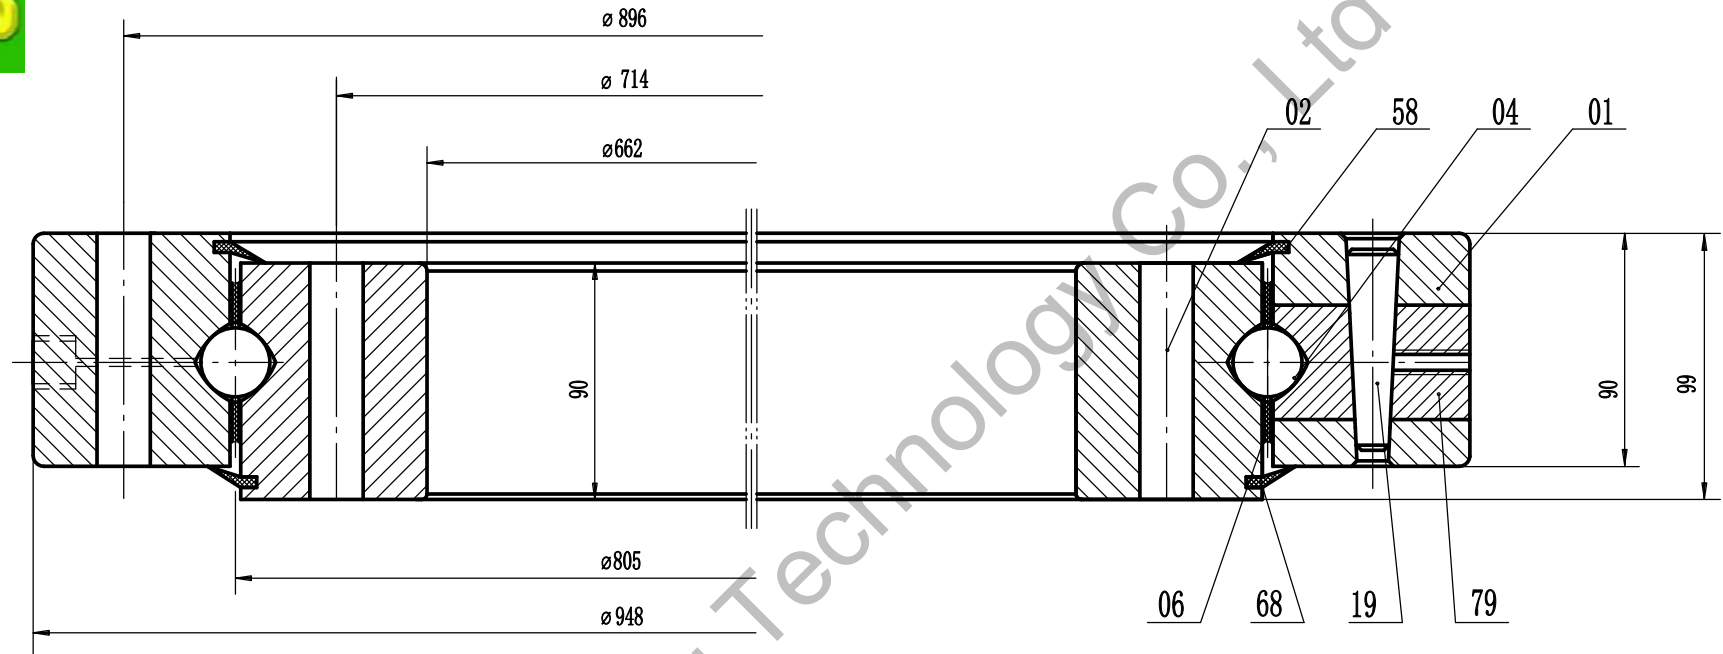

A-A

Remark:

1. Luoyang JCB Bearing Technology Co., Ltd is a technical Inc, specialize in designing and manufacturing slewing ring bearing, we can design and manufacture all kinds of slewing bearing according to client's requirement.
2. This drawing is reference for user, if you need formal drawing, please contact with us sales@jcb-bearing.com, the official drawing will be submitted after order confirmation.

Contact information

Company Address : No. 285, Fenghua road, Luoyang, Henan, China.

Postal code : 471000

Phone : 86-379-68611678 Fax : 86-379-68611679

E-mail: sales@jcb-bearing.com

Reserved E-mail: sales@slewing-ring-bearings.com

Website: www.jcb-bearing.com

www.slewing-ring-bearings.com

| | | |
|--|---|--|
| Four-point contact ball Slewing Ring Bearing | Add: No. 285, Fenghua road, Luoyang, Henan, China. Postal: 471000 Phone: +86-379-68611678 Fax: +86-379-68611679 E-mail: sales@jcb-bearing.com | |
| | Luoyang JCB Bearing Technology Co., Ltd | |
| 060.45.0805.001.11.1504 | | |